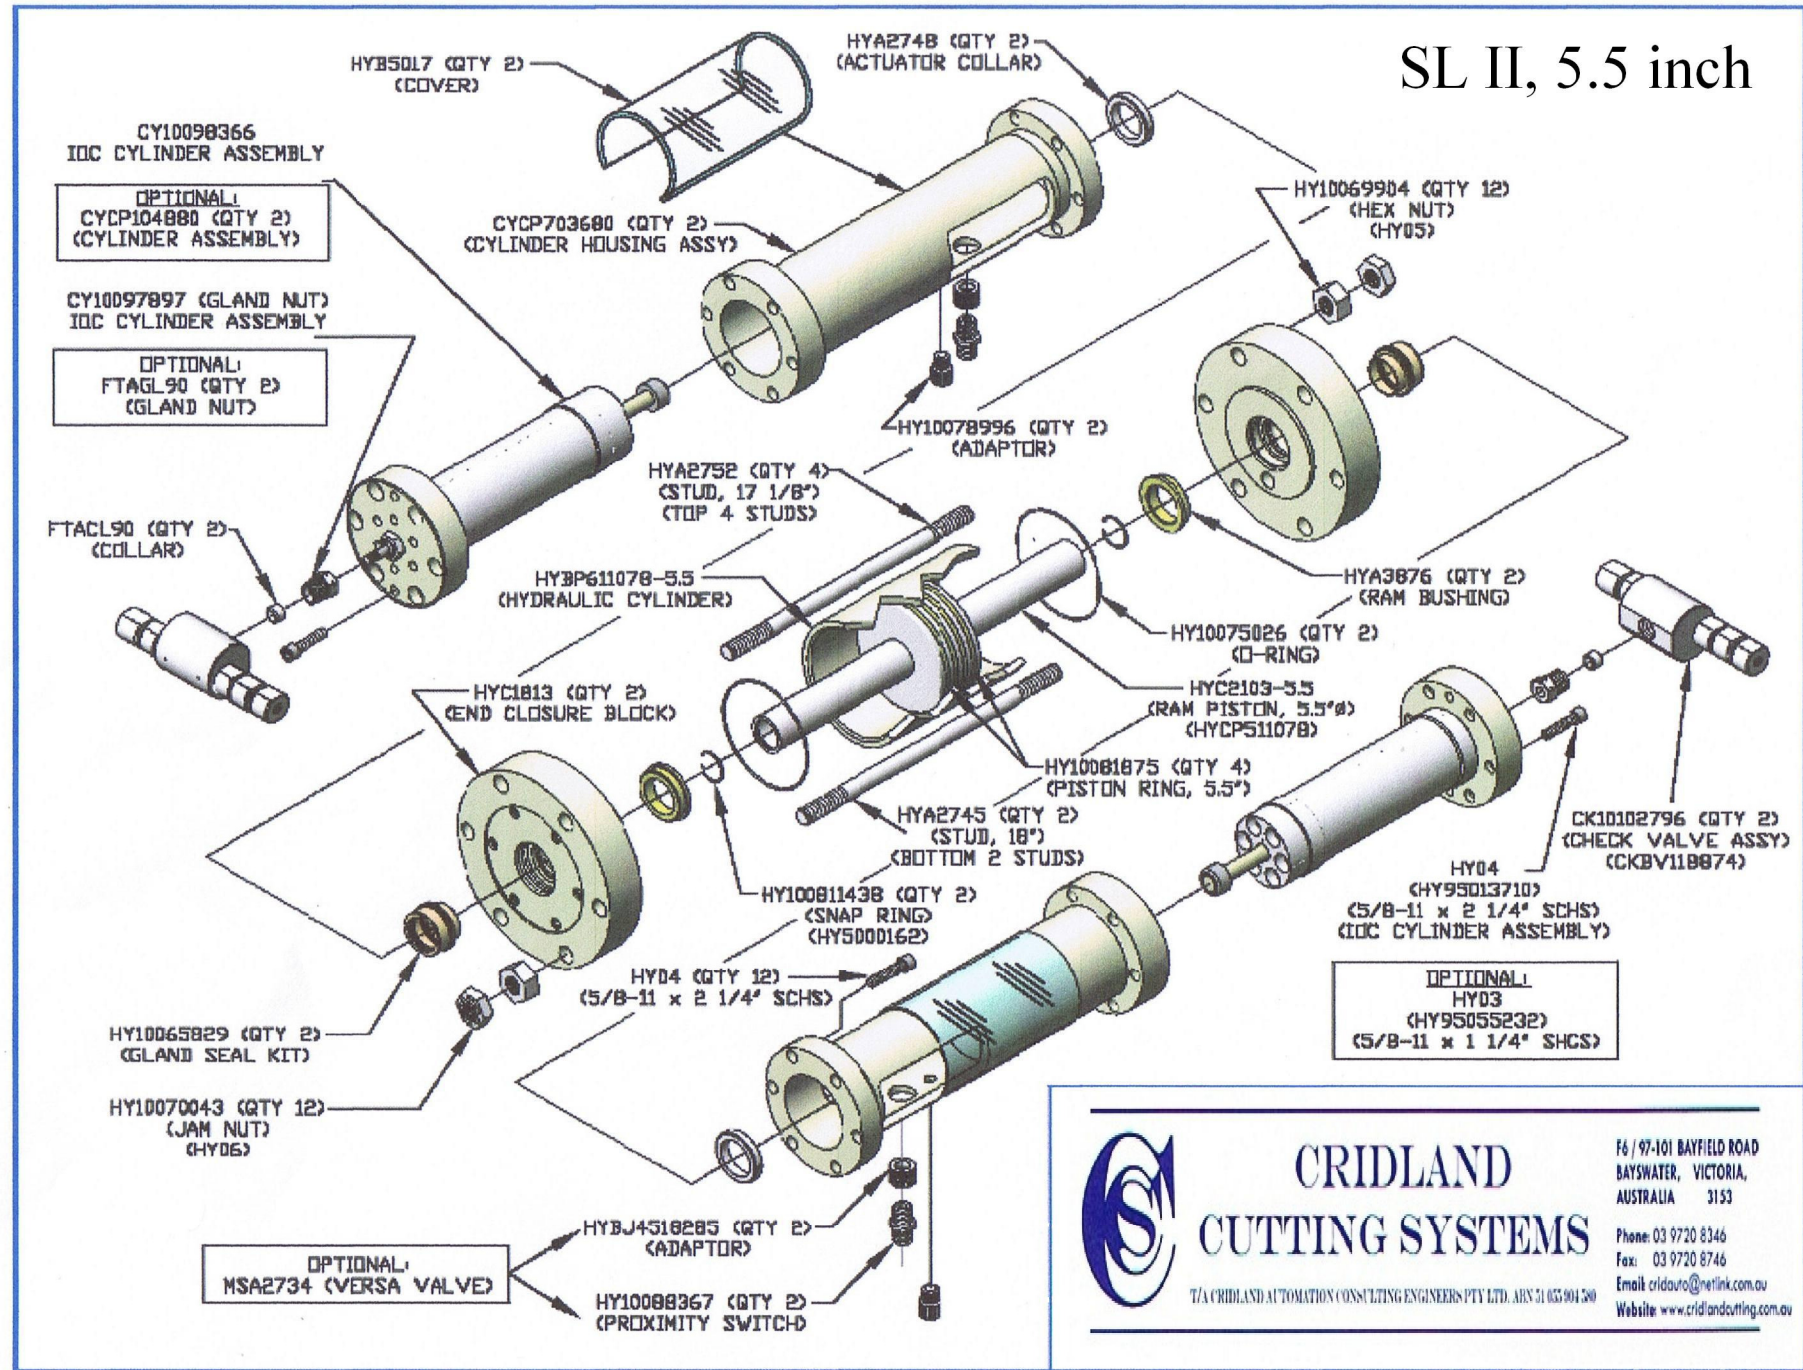

SL II, 5.5 inch

**CRIDLAND
CUTTING SYSTEMS**

T/A CRIDLAND AUTOMATION CONSULTING ENGINEERS PTY LTD. AIN 51 053 904 280

F6 / 97-101 BAYFIELD ROAD
BAYSWATER, VICTORIA,
AUSTRALIA 3153

Phone: 03 9720 8346

Fax: 03 9720 8746