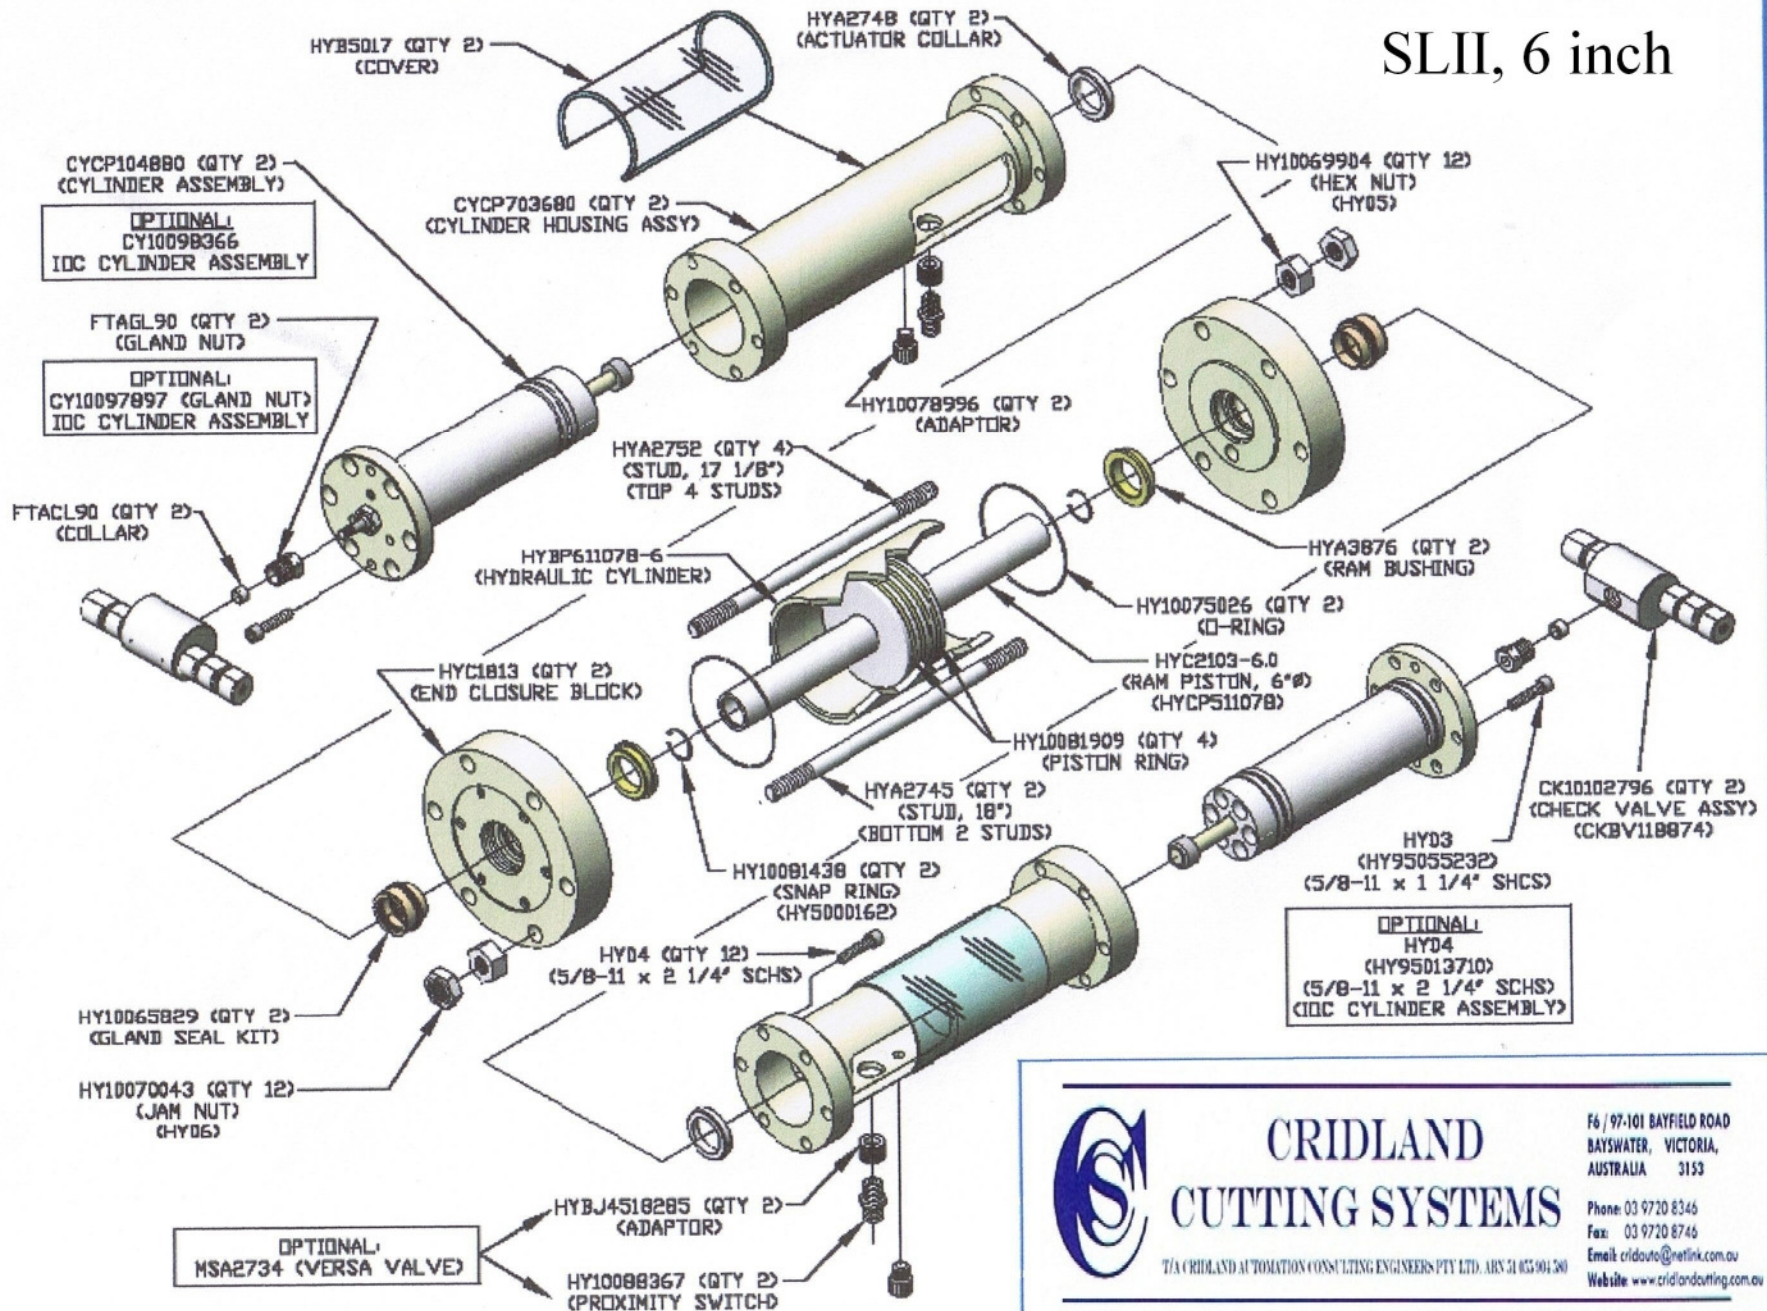

# SLII, 6 inch

**CRIDLAND  
CUTTING SYSTEMS**

T/A CRIDLAND AUTOMATION CONSULTING ENGINEERS PTY LTD. ARS 51 85 901 580

F6 / 97-101 BAYFIELD ROAD  
BAYSWATER, VICTORIA,  
AUSTRALIA 3153

Phone: 03 9720 8346

Fax: 03 9720 8746