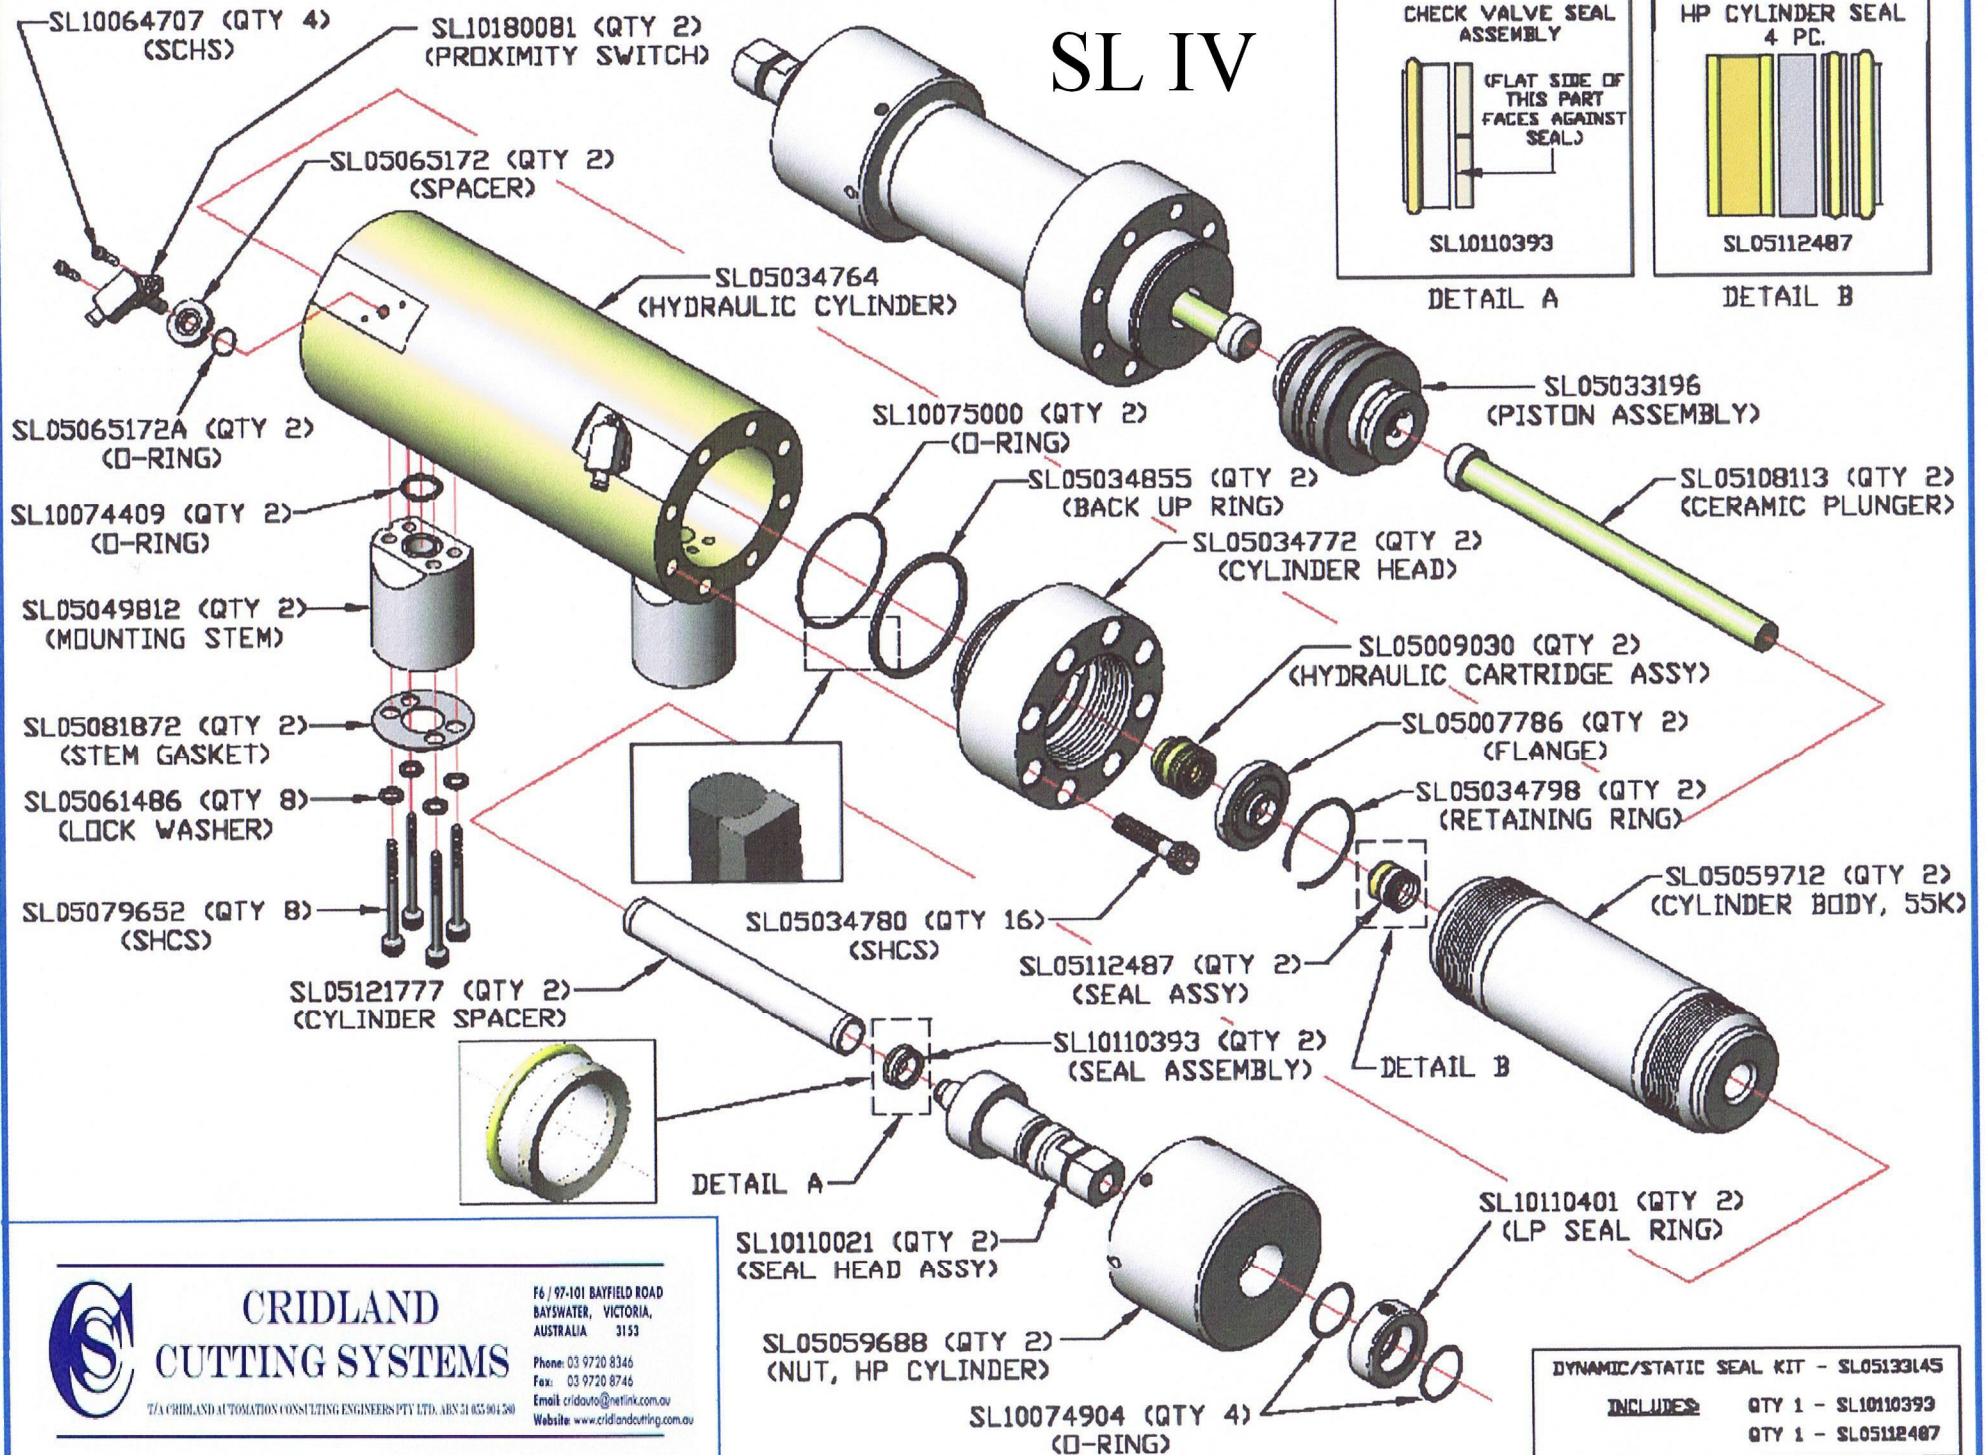

SL IV

**CRIDLAND
CUTTING SYSTEMS**

7/A CRIDLAND AUTOMATION CONSULTING ENGINEERS PTY LTD. AHS 51 053 901 500

F6 / 97-101 BAYFIELD ROAD
BAYSWATER, VICTORIA,
AUSTRALIA 3153

Phone: 03 9720 8346
Fax: 03 9720 8746