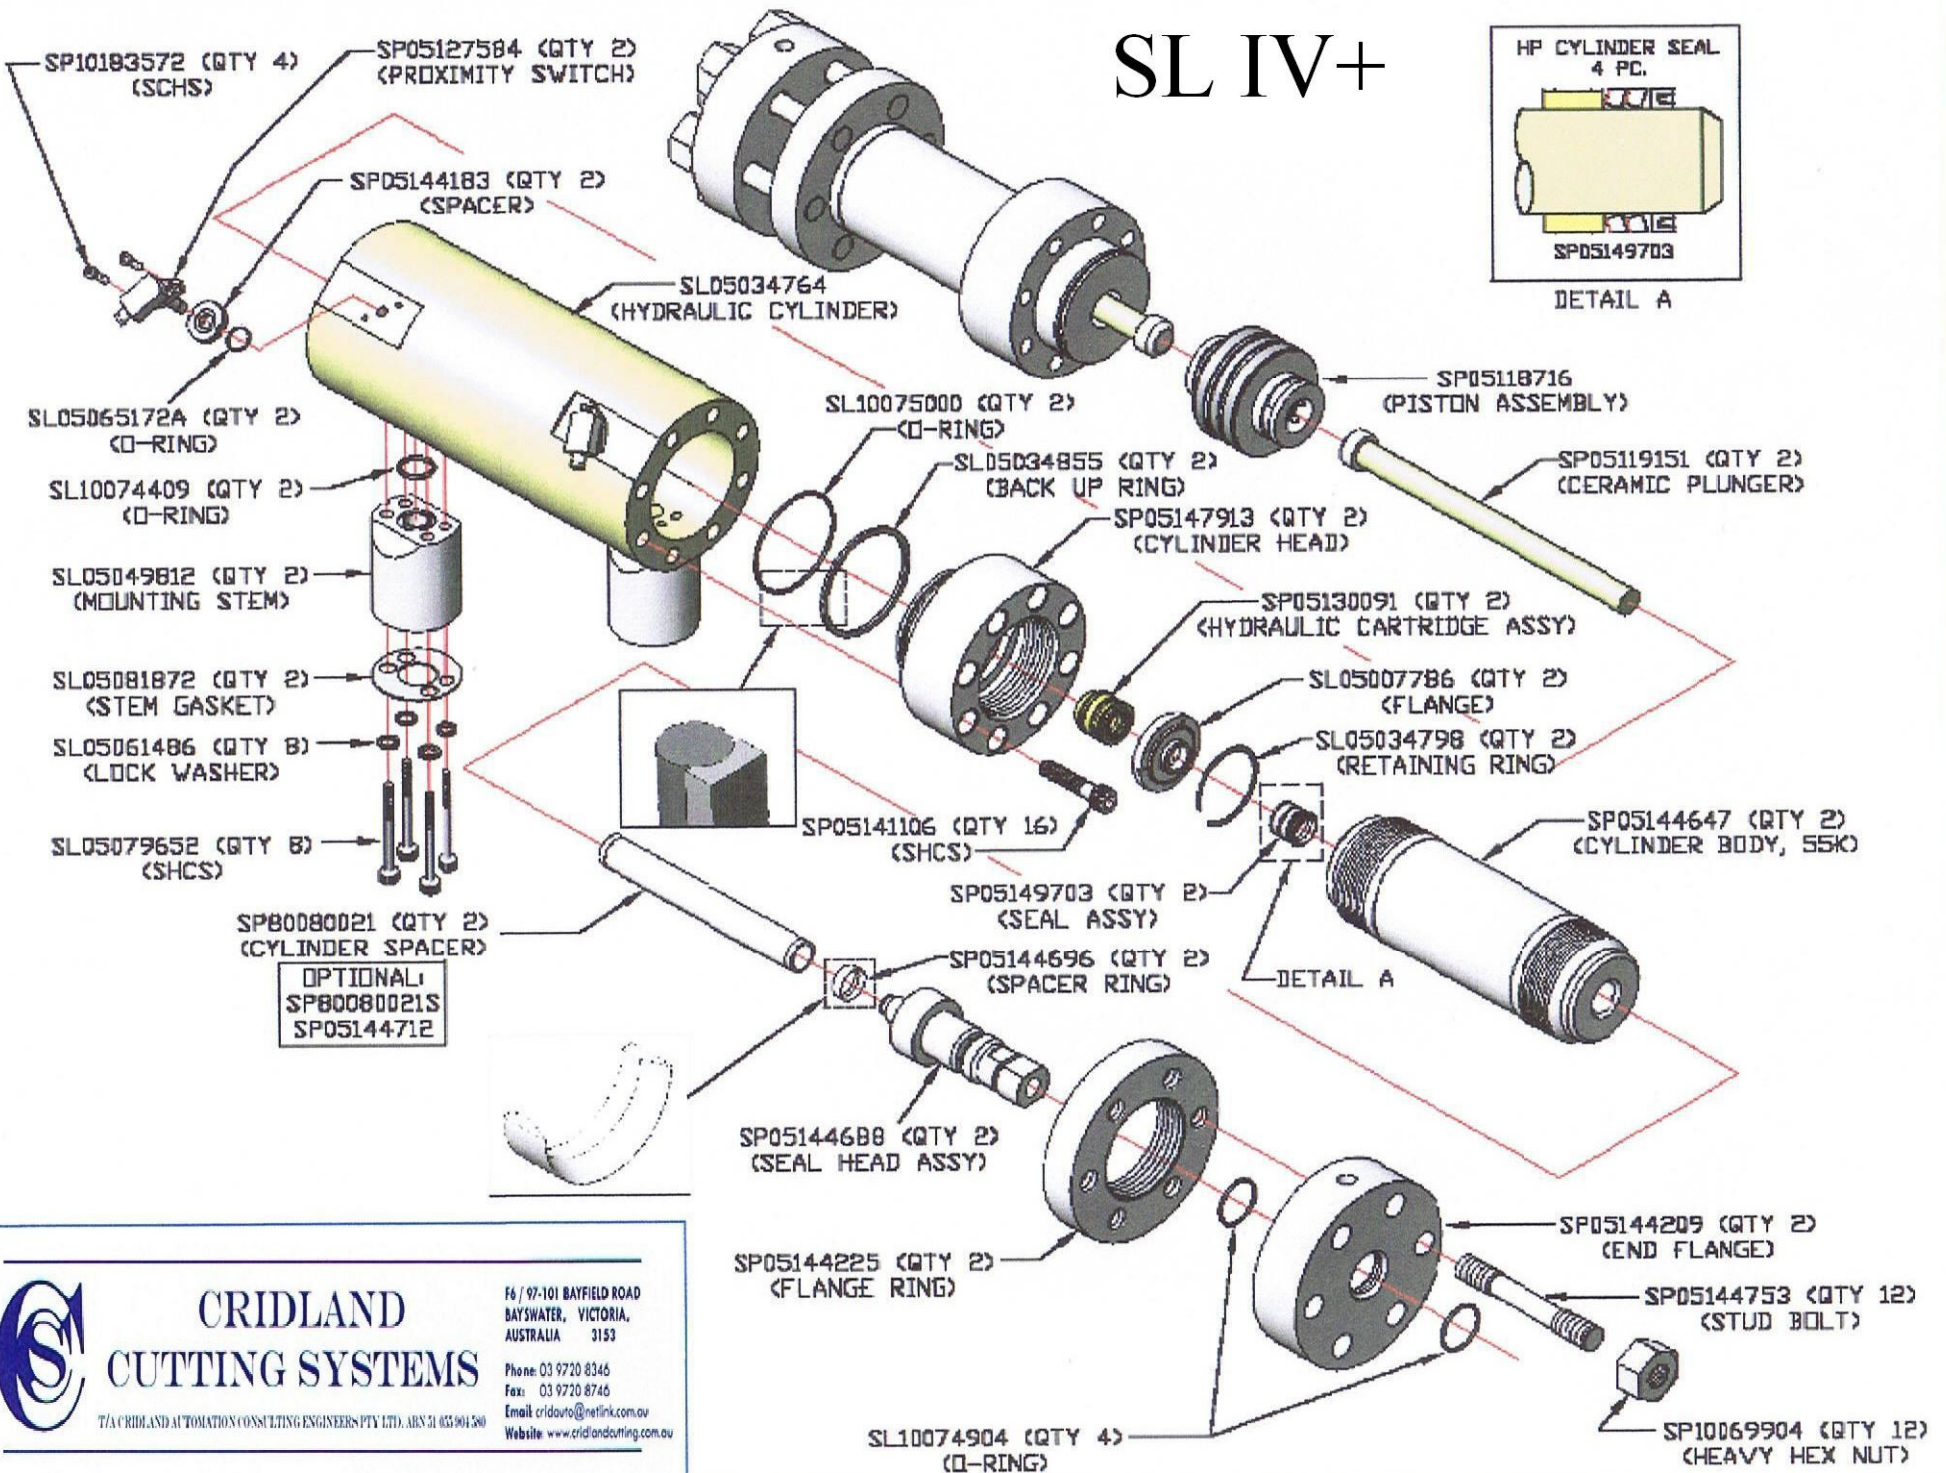

SL IV+

**CRIDLAND
CUTTING SYSTEMS**

F6 / 97-101 BAYFIELD ROAD
BAYSWATER, VICTORIA,
AUSTRALIA 3153

Phone: 03 9720 8346

Fax: 03 9720 8746

Email: cridauto@netlink.com.au

Website: www.cridlandcutting.com.au